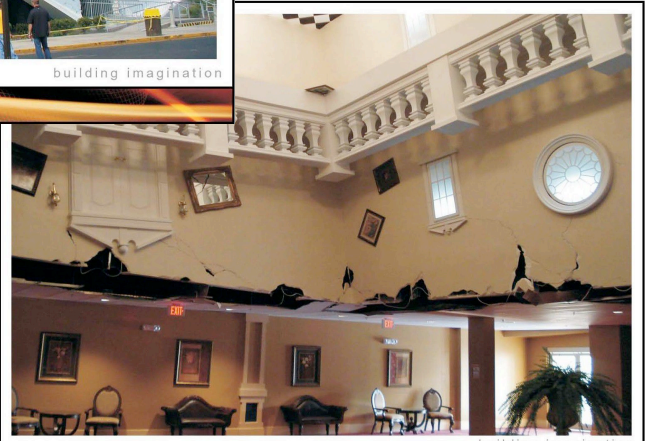

Specific Target

Application: THEME PARK & MUSEUM DISPLAYS

STUDIO Y CREATIONS

What's Up is Down at WonderWorks Orlando, Florida

This building at WonderWorks has landed upside down following a Tornado. That was the design mandate given to Studio Y Creations in Calgary, Alberta. You enter the building through the original roof. The entire outside of the building is sprayed with LINE-X. (Notice how the cracked pillars and fractures in the walls have been intentionally designed for a totally realistic look.)