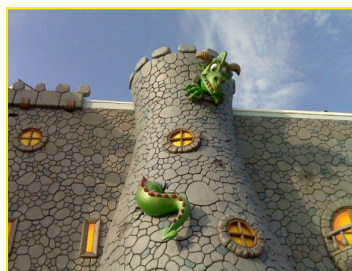

Specific Target

Application: ADVENTURE QUEST PARK

Adventure Quest Theme Park
Pigeon Forge, Tennessee

The newly opened indoor interactive attraction located in Pigeon Forge, Tennessee is housed in a stylized castle complete with it's own dragon. The entire outer shell of the building was designed, sprayed with LINE-X and painted in Calgary, Alberta and assembled on site in Tennessee. Thirty-five sets of LINE-X XS-152 were used to complete this project (665 bedliners equivalent). Top photograph shows the completed design; lower three photos were taken during the construction phase.