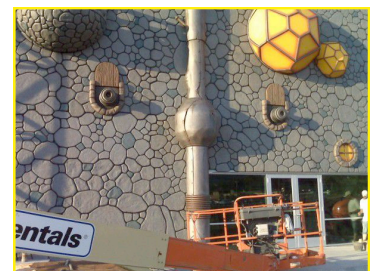

Specific Target

Application: ADVENTURE QUEST PARK

Adventure Quest Theme Park
Pigeon Forge, Tennessee

The newly opened indoor interactive attraction located in Pigeon Forge, Tennessee is housed in a stylized castle complete with it's own dragon. The entire outer shell of the building was designed, sprayed with LINE-X and painted in Calgary, Alberta and assembled on site in Tennessee. Thirty-five sets of LINE-X XS-152 were used to complete this project (665 bedliners equivalent). Top photograph shows the completed design; lower three photos were taken during the construction phase.